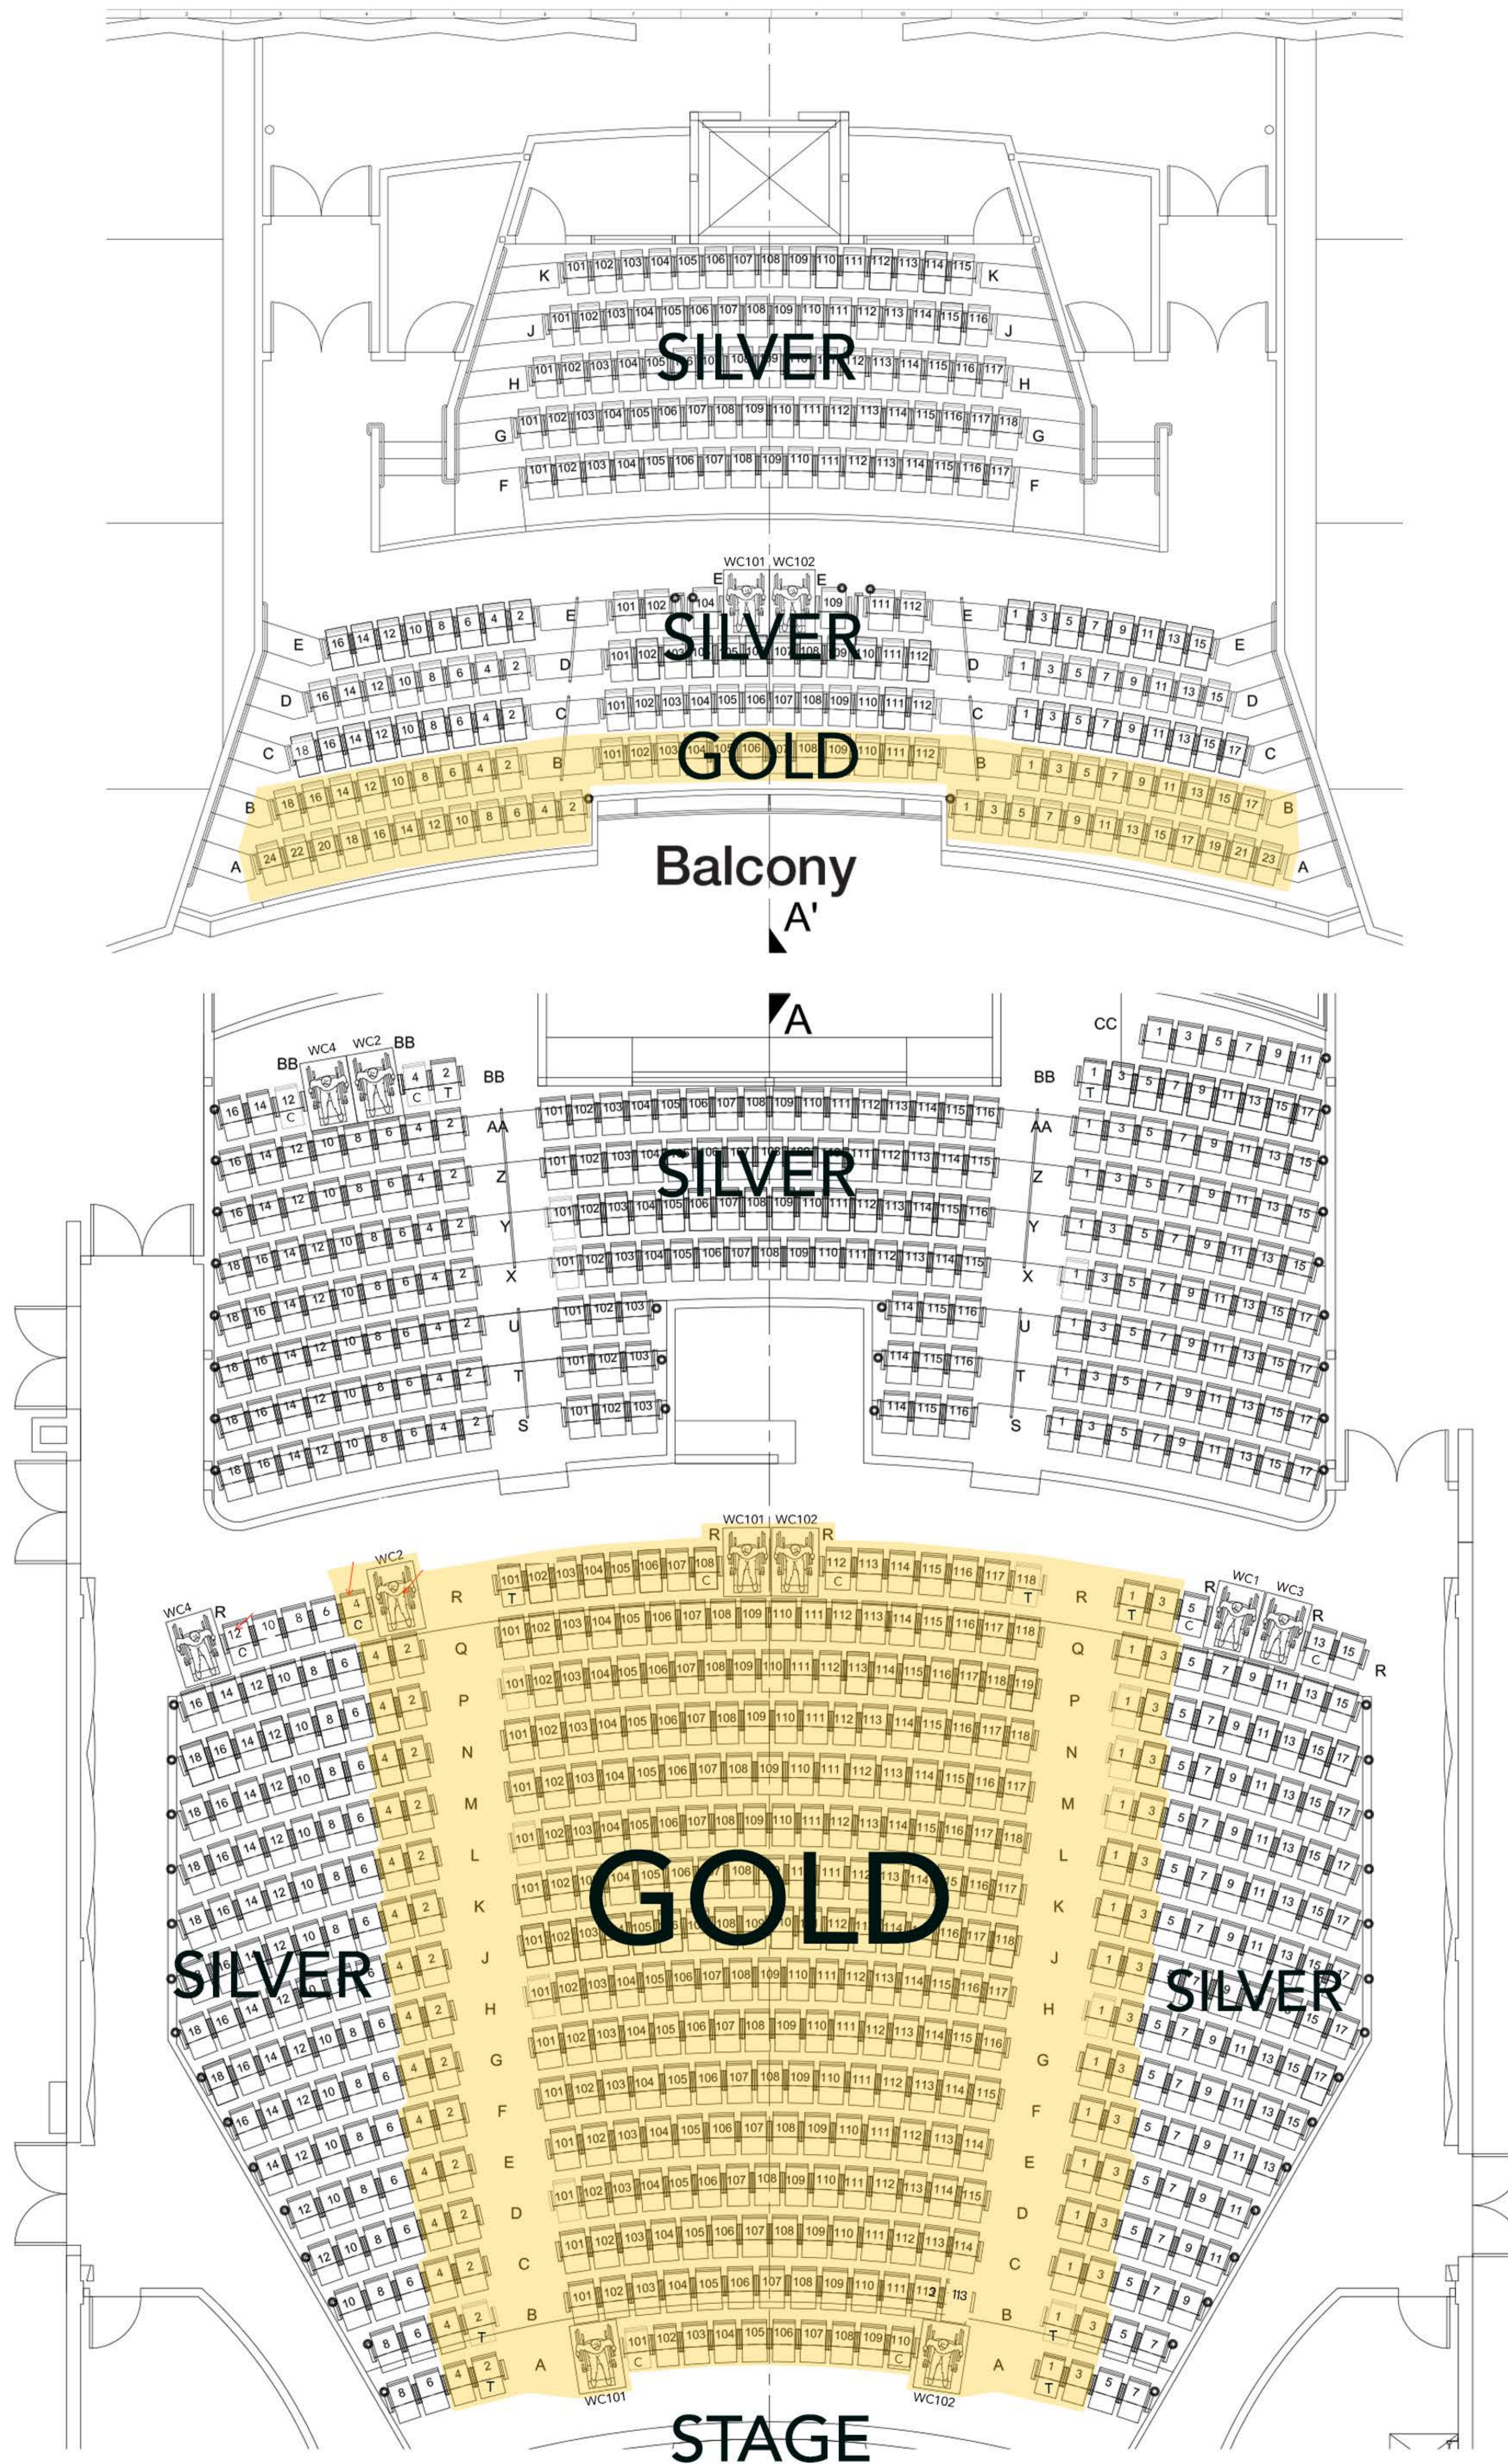

# Capuchino Performing Arts Center Seating Chart

938 Seats